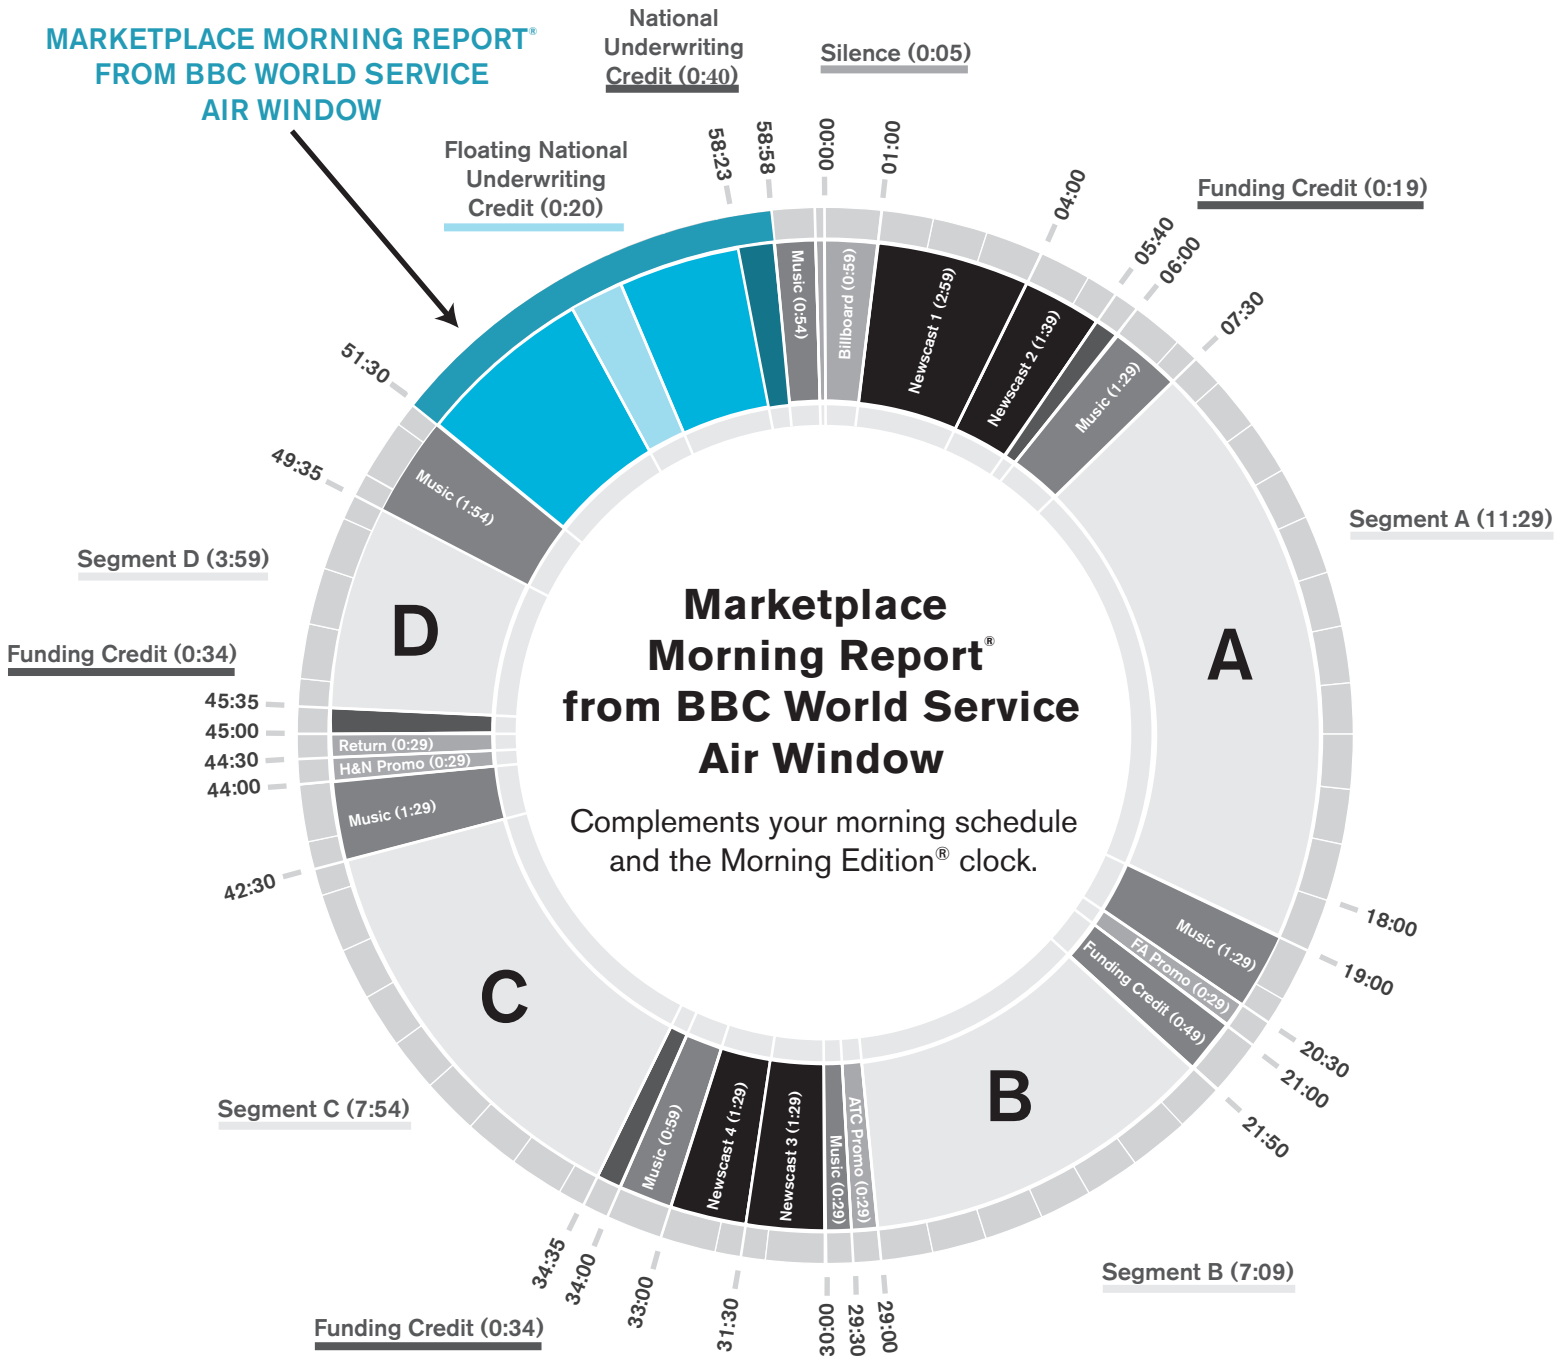

**MARKETPLACE MORNING REPORT®
AIR WINDOW**

- Floating Credit
- National Underwriting Credit
- Segment
- Segment
- Newscast
- Promo
- Music Bed
- Funding Credit

**MARKETPLACE MORNING REPORT®
FROM BBC WORLD SERVICE
AIR WINDOW**

- Floating Credit
- National Underwriting Credit
- Segment
- Segment
- Newscast
- Promo
- Music Bed
- Funding Credit