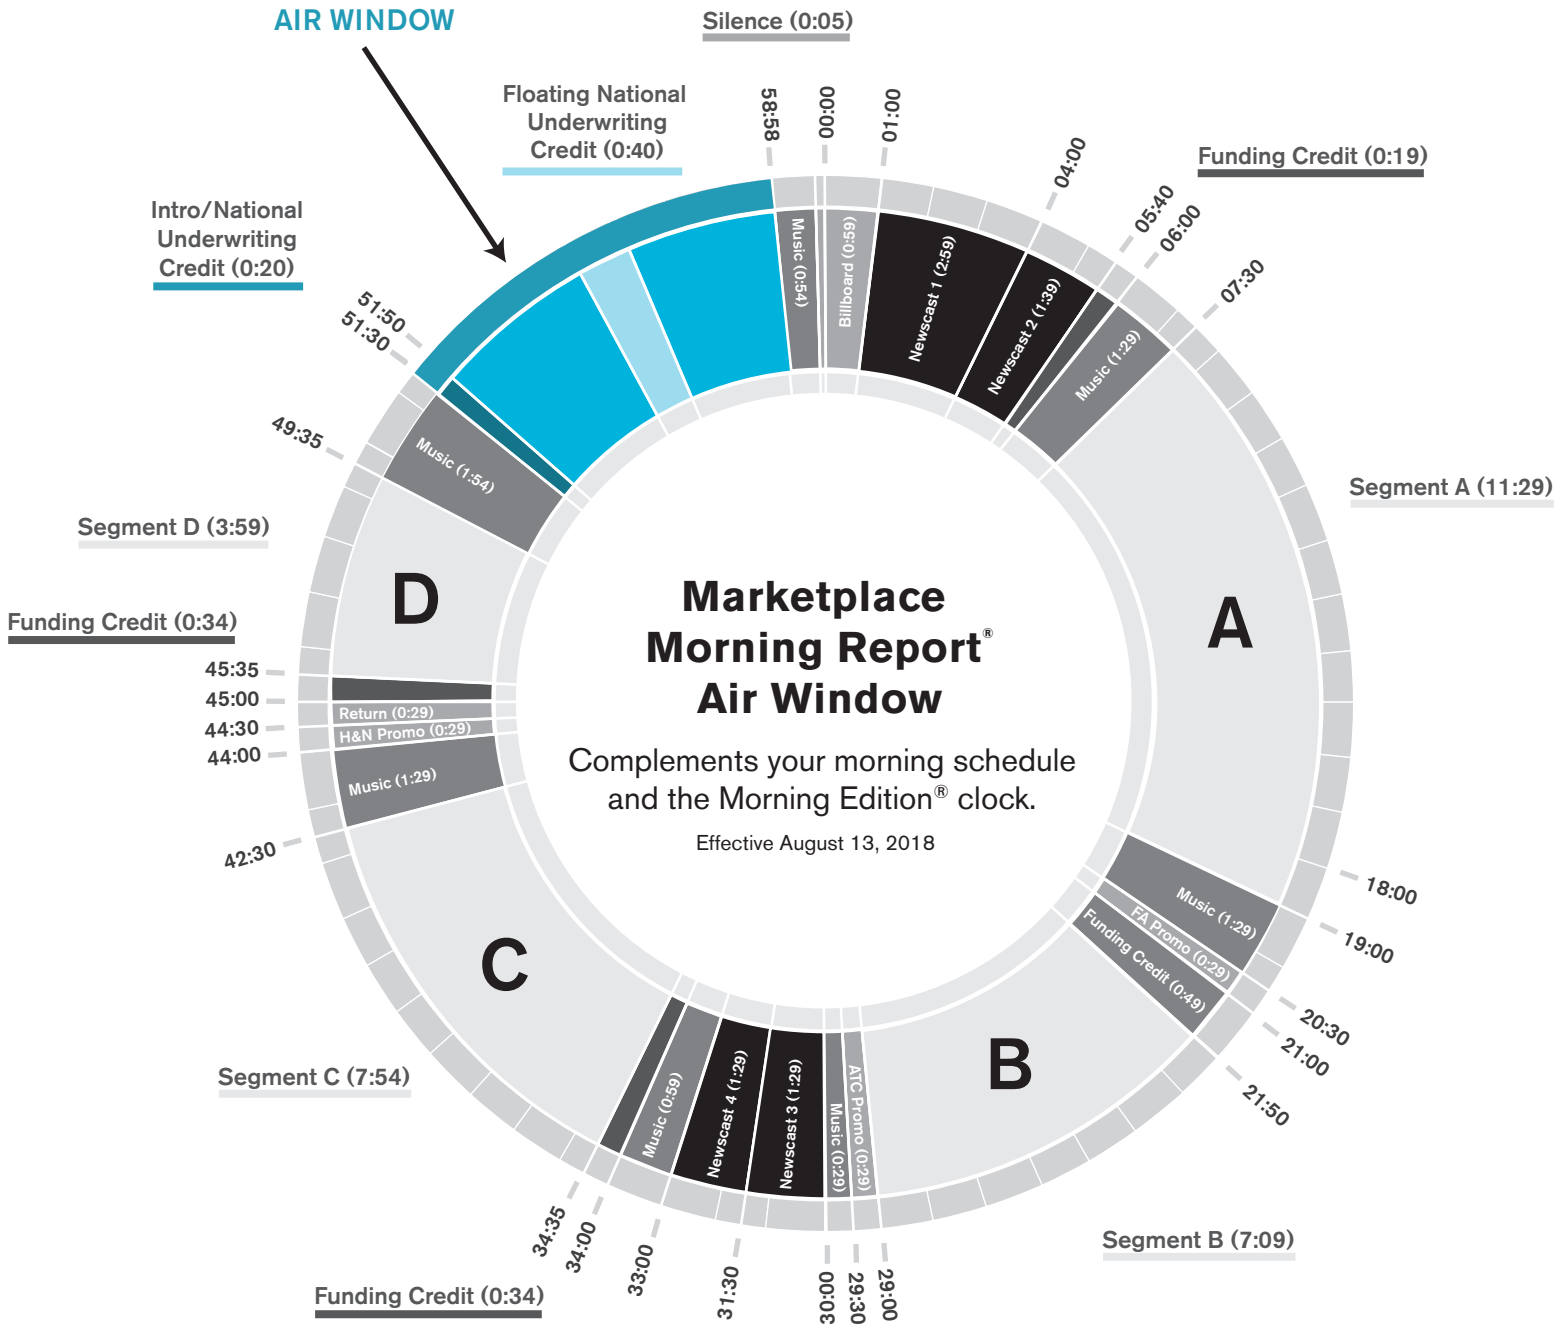

**MARKETPLACE MORNING REPORT®
AIR WINDOW**

- Floating Credit
- National Underwriting Credit
- Segment
- Segment
- Newscast
- Promo
- Music Bed
- Funding Credit

**MARKETPLACE MORNING REPORT®
FROM BBC WORLD SERVICE
AIR WINDOW**

- Floating Credit
- National Underwriting Credit
- Segment
- Segment
- Newscast
- Promo
- Music Bed
- Funding Credit